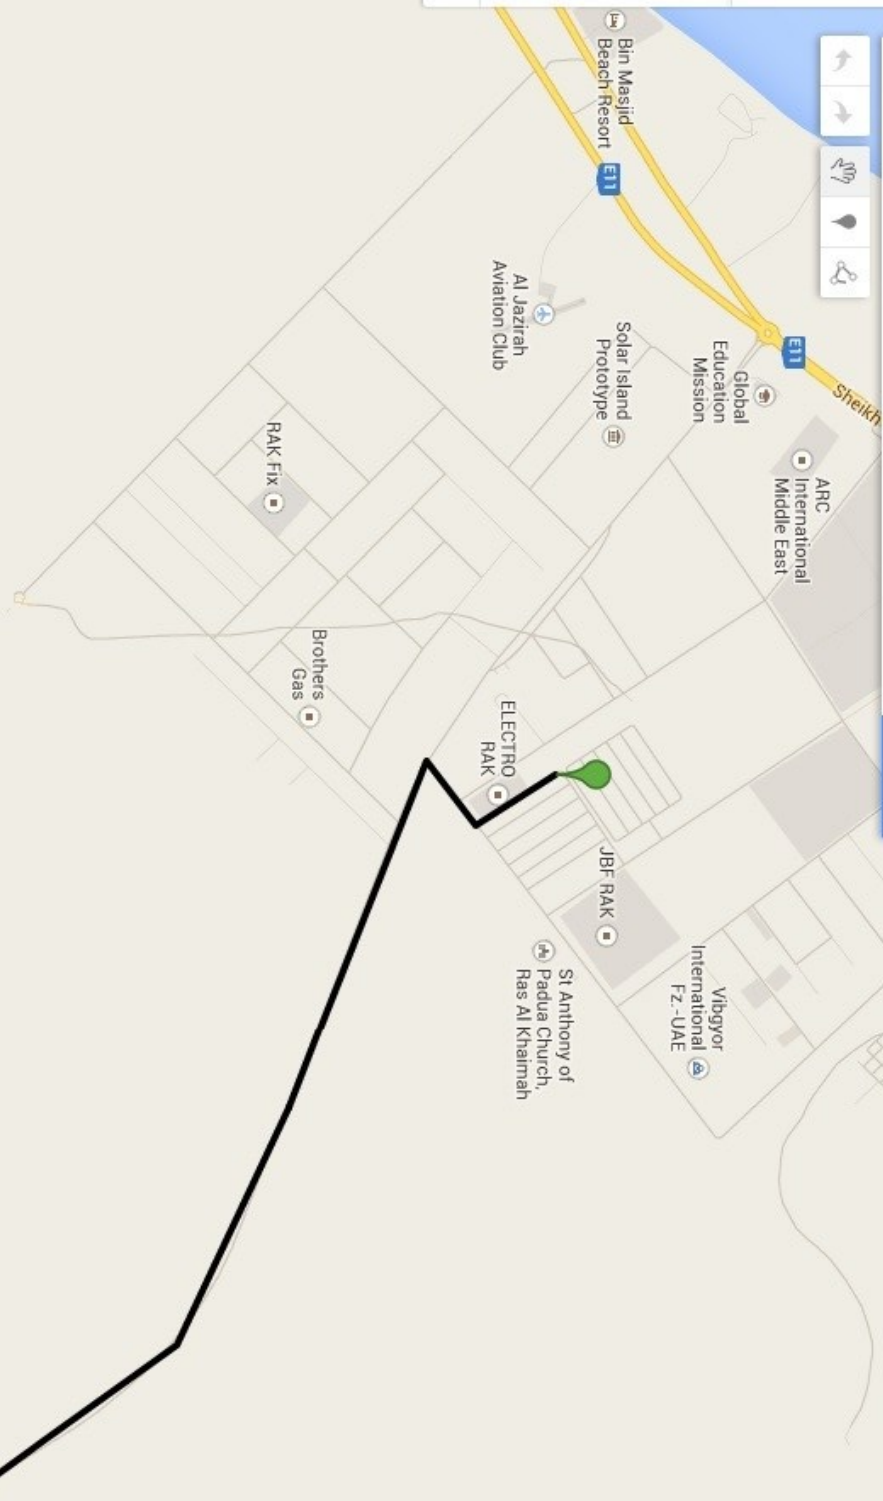

## **LOCATION MAP.**

1. Drive down towards Ras Al Khaimah thru the E311.
2. Take 119 exit.
3. Take left at the roundabout and cross the E311 underpass.
4. At the next roundabout go straight, this leads to a right turn.
5. At the next roundabout take left and proceed straight.
6. In front of ACASIA Hotel take right ( just after the speed hump).
7. Take the second left.
8. Last Warehouse on the right – Shed no: 06 – WIZ 29 & 31

## Untitled layer

Style    Data    A Labels

Polymet Industries LLC

Line 3

Line 4

Base map

شارع محمد بن زايد

E 311